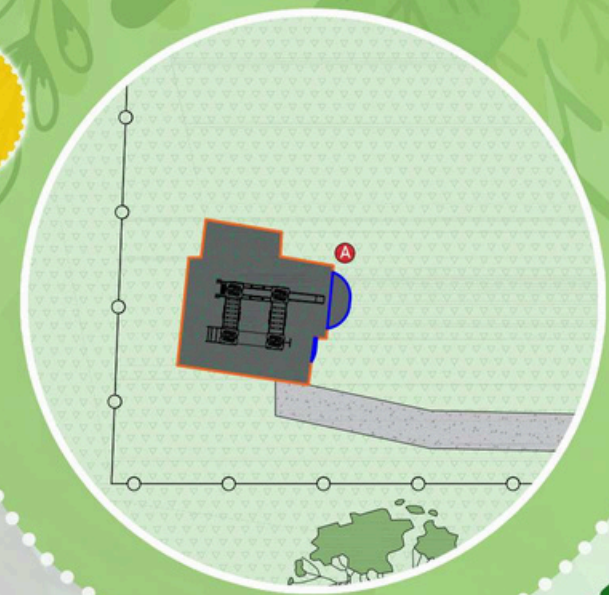

GROVELANDS REC GROUND

ELMBRIDGE BOROUGH COUNCIL

LIFETIME METAL STRUCTURE GUARANTEE

READILY AVAILABLE SPARE PARTS 7-10 DAYS

10 Year PAINTWORK GUARANTEE

LITTLE BO PEEP

"Little Bo Peep has lost her sheep..." With a variety of features and bold primary colouring, our Little Bo Peep unit is low to the ground and offers a wide range of activities for young children. The 4 tower unit has a huge amount of play features, from step ladders and gentle slides to walkways and tunnels.

16 PLAY FEATURES

2-5+ AGE RANGE

LOT FIVE

20+ USERS

- X4 Rapunzel Towers
- Goosey Gander Steps
- Duke Of York Arch Climber
- Jack and Jill Climber
- Wendy Slide
- Humpty Arch Bridge
- Dumpty Arch Bridge
- Dr Foster's Bridge
- Mouse and Cheese Maze
- Inchworm Tube
- Wheels on The Bus Panel
- Hickory Dickory Panel
- Ship's Wheel
- Beanstalk Height Panel

PLAN VIEW

WICKSTEED

14/03/2024 - Issue No 1 - 10/92308
 - Designer 19 -
 Artists Illustration Only - Refer to DWG
 Masterplan for exact scale and location
 of proposed play items.

MADE IN UK API 40