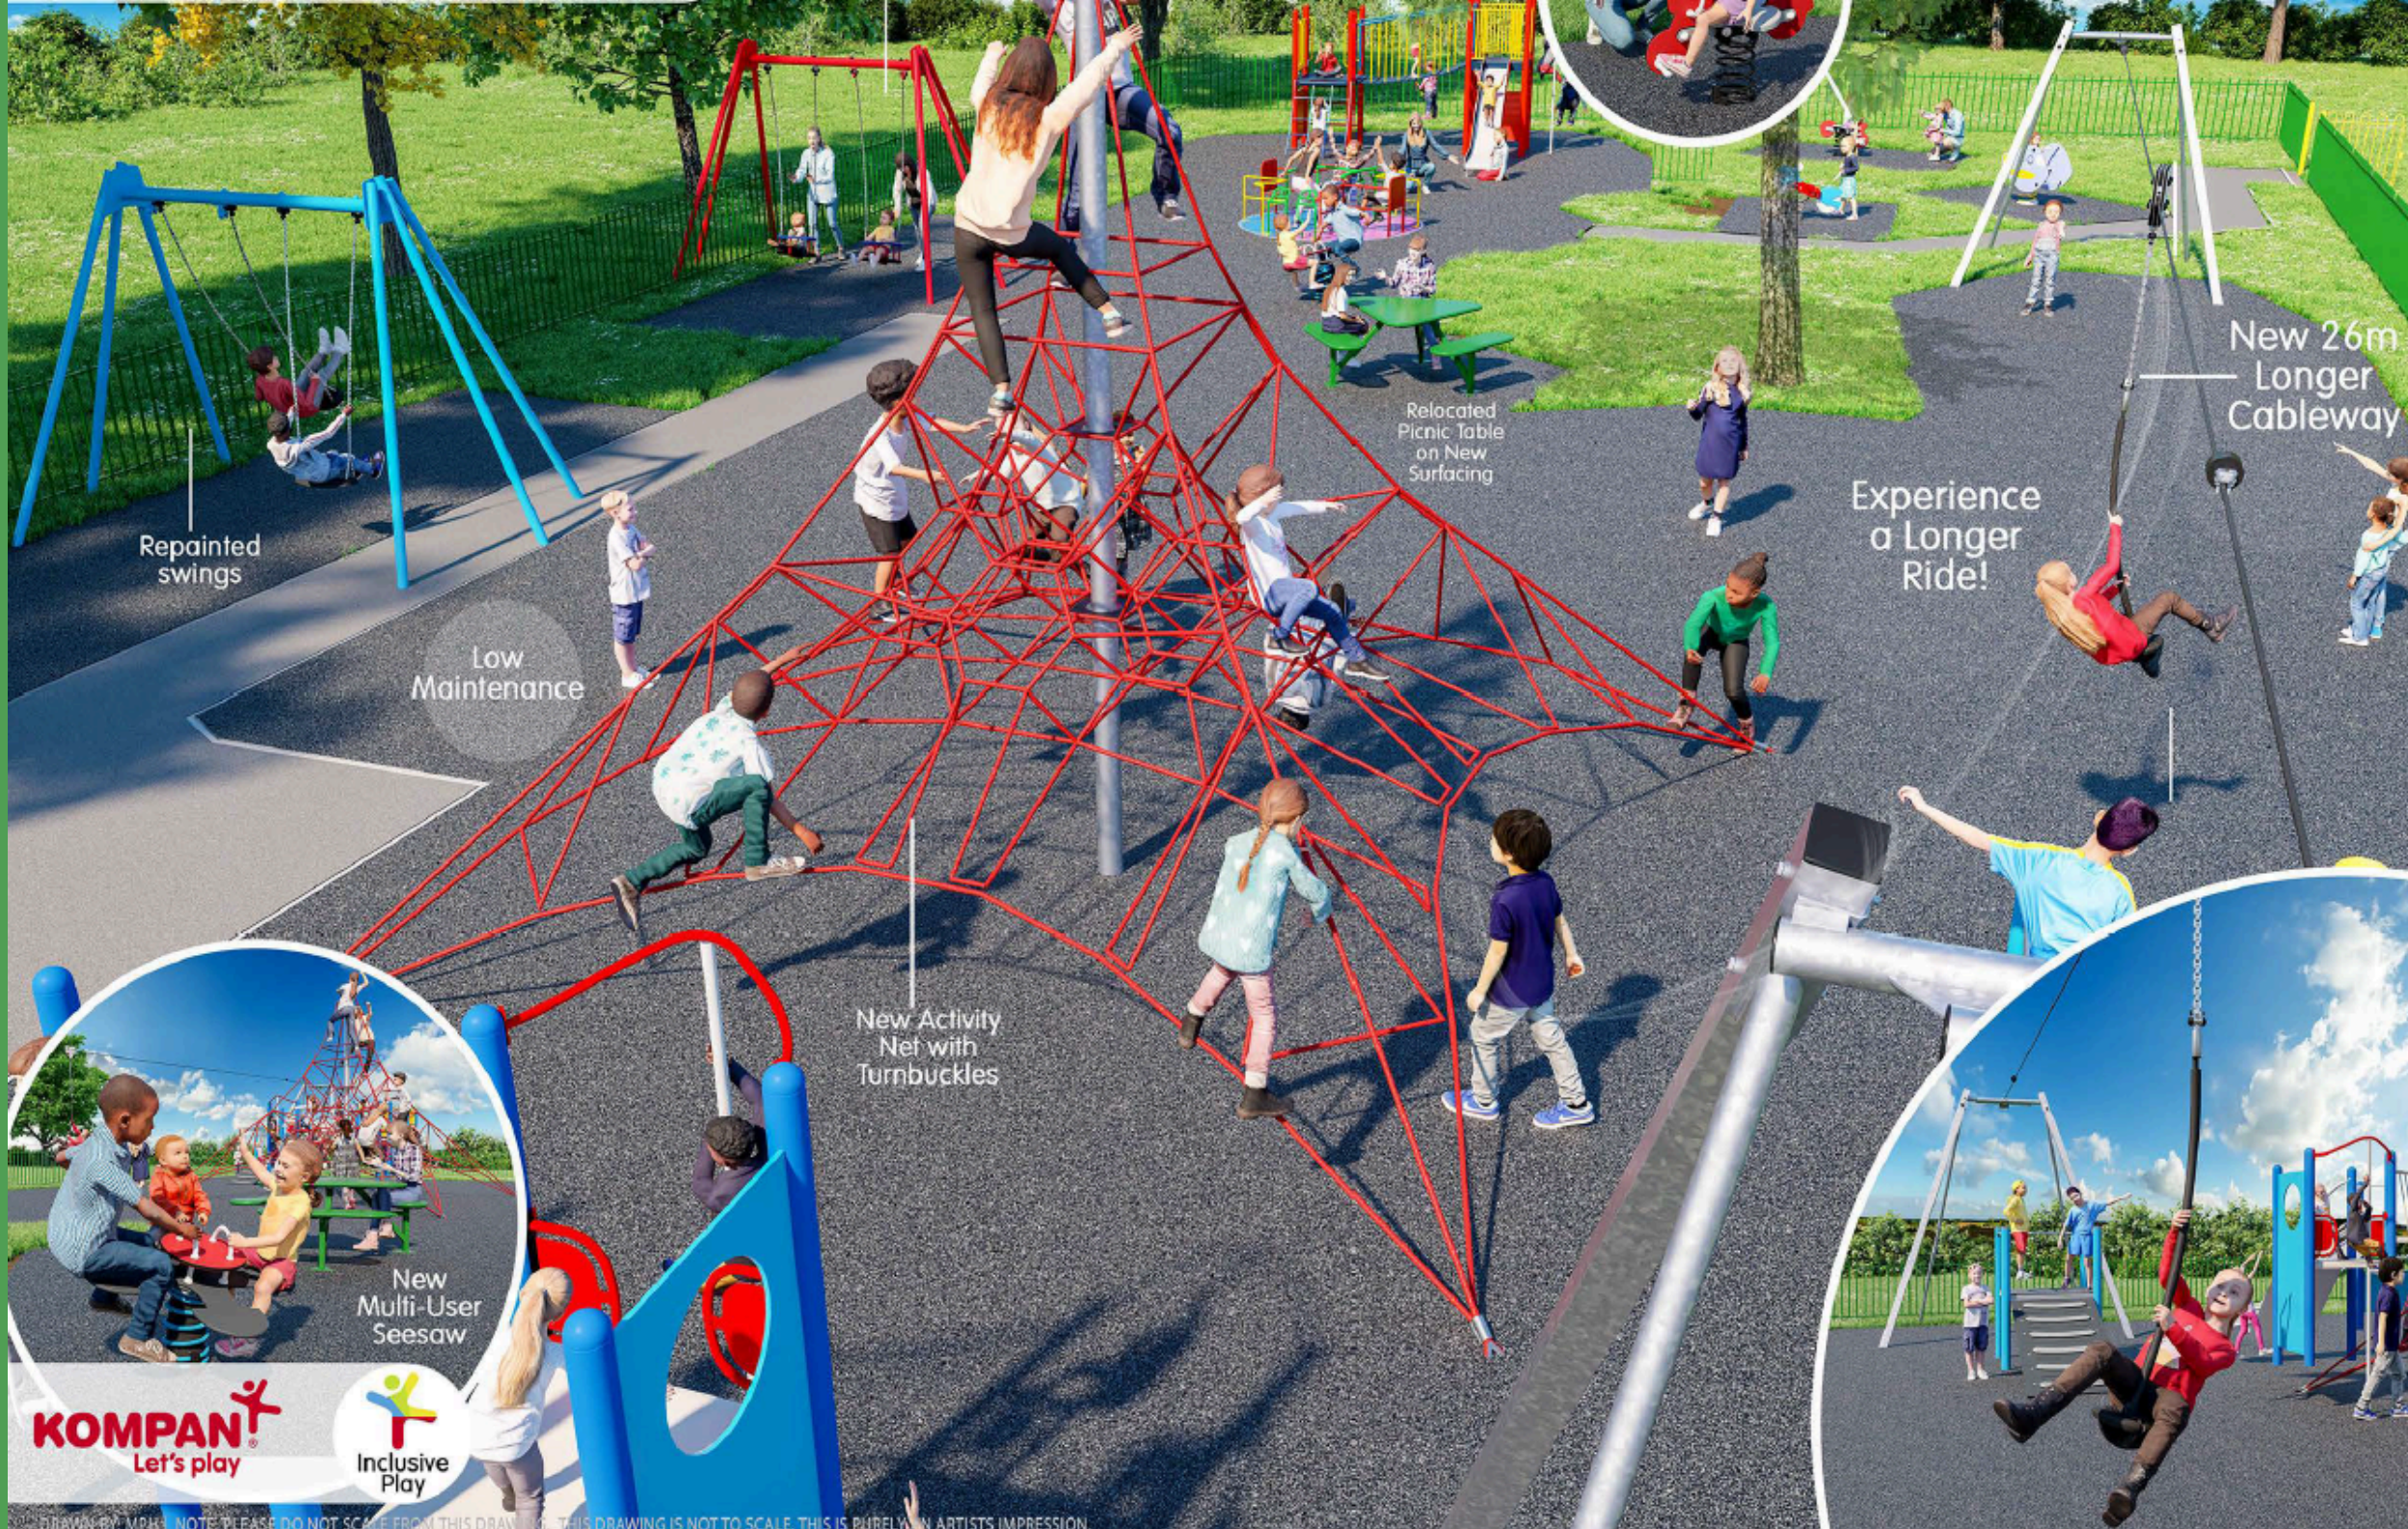

Hersham Green Open Space

Elmbridge Borough Council

Repainted swings

45 PLUS USERS
20 PLUS FEATURES
AGE 1-12 RANGE

Repainted swings

Low Maintenance

Relocated Picnic Table on New Surfacing

Experience a Longer Ride!

New 26m Longer Cableway

New Activity Net with Turnbuckles

New Multi-User Seesaw

KOMPAN
Let's play

Inclusive Play

DRAWN BY: MPH. NOTE: PLEASE DO NOT SCALE FROM THIS DRAWING. THIS DRAWING IS NOT TO SCALE. THIS IS PURELY AN ARTIST'S IMPRESSION.