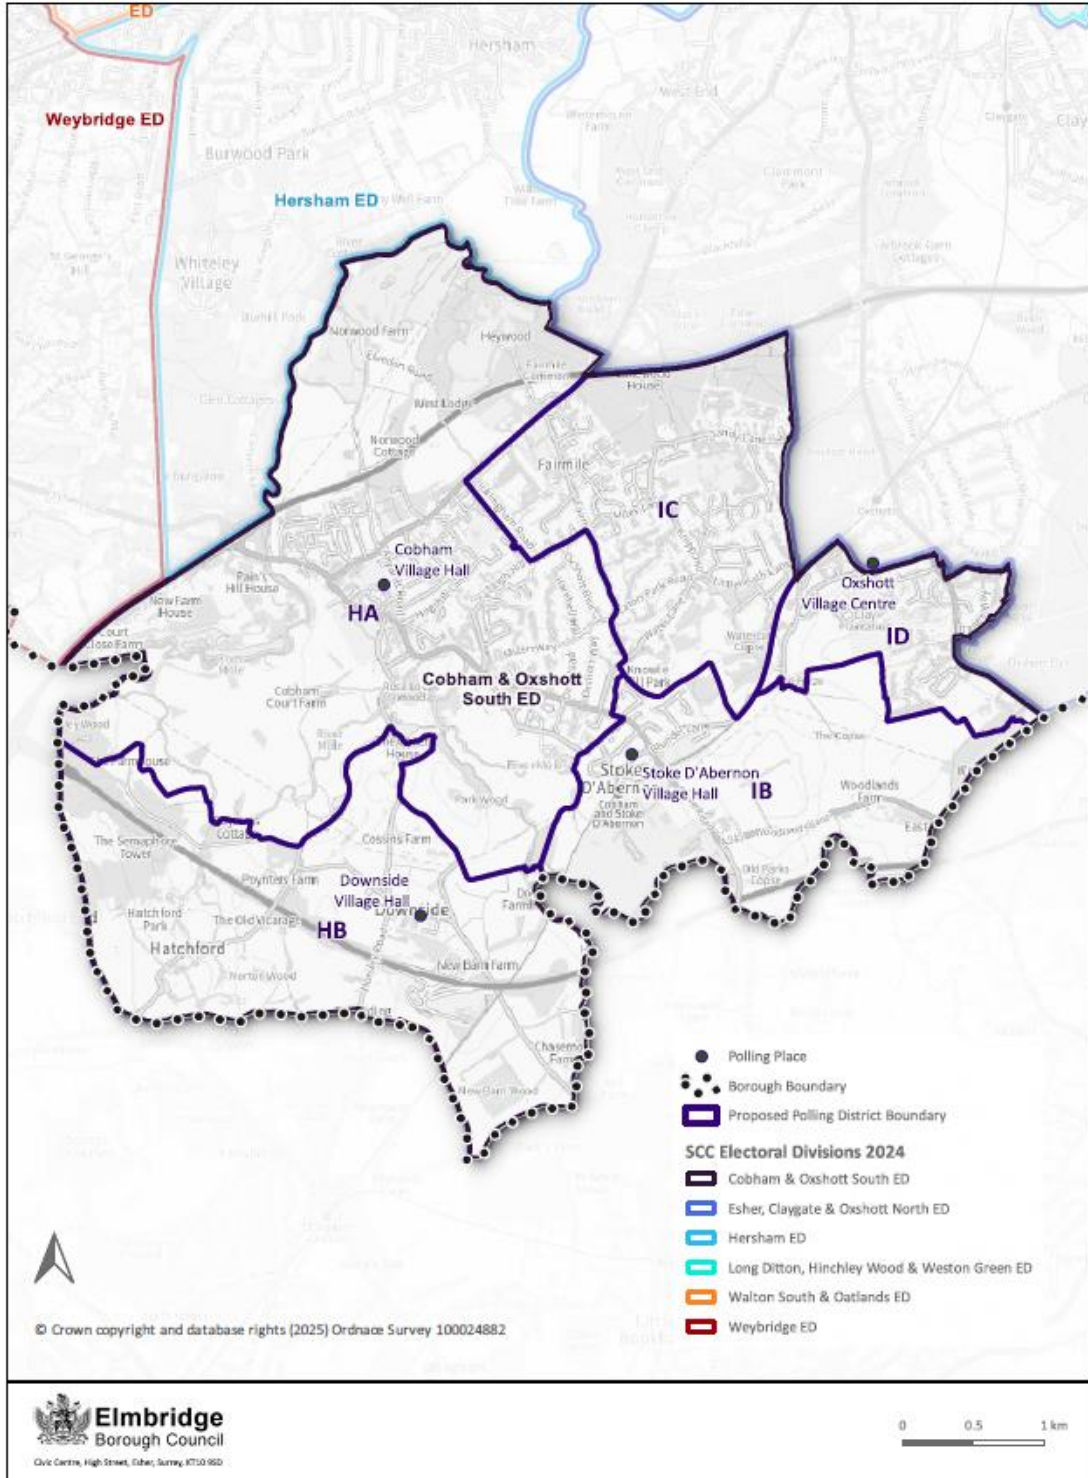

Appendix B – Cobham and Oxshott South Division

Cobham & Oxshott South Electoral Division